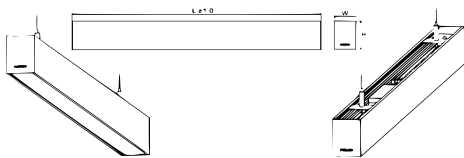

Pureline slim

Material	Aluminum
Ingress protection code	IP20 [Finger-protected]
Mech. impact protection code	IK02 [0.2 J standard]
Optical cover type	Polycarbonate Diffuser
Net Weight (Piece)	1.800 kg

Approval and Application

Flammability mark	For mounting on normally flammable surfaces
Ambient temperature range	0 to +45 °C

Initial Performance (IEC Compliant)

Initial chromaticity	<5
Power consumption tolerance	+/-10%

Over Time Performance (IEC Compliant)

Median useful life L70B50	50,000 hour(s)

Product Data

Order product name	SP780X H LED22S-6500 PSU W5L112 OD WH
Full product name	SP780X H LED22S-6500 PSU W5L112 OD WH
Order code	919515815254
Material Nr. (12NC)	919515815254
Numerator - Quantity Per Pack	1
Numerator - Packs per outer box	4

Dimensional drawing

Type	Dimensions L x W x H, mm	Voltage	Frequency	Kg
SP780 H W5L112	1126 x 53 x 70	220-240V~	50Hz	1.9
SP780X H W5L112	1126 x 53 x 70	220-240V~	50Hz	1.9
SP780 H W5L168	1686 x 53 x 70	220-240V~	50Hz	2.6
SP780X H W5L168	1686 x 53 x 70	220-240V~	50Hz	2.6
SP780 H W5L224	2248 x 53 x 70	220-240V~	50Hz	3.8
SP780X H W5L224	2248 x 53 x 70	220-240V~	50Hz	3.8