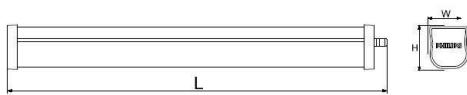

Warnings and Safety

- Meant for use in Indoor environment only

Product data

General Information		Power Factor (Fraction)	
Driver included	Yes		0.9
Light source engine type	LED	Protection class IEC	Safety class II
Warranty period	3 years	Surge Protection (Common/Differential)	2.5 kV kV
Light Technical		Controls and Dimming	
Luminous Flux	4,000 lm	Dimmable	No
Correlated Color Temperature (Nom)	6500 K	Control interface	-
Luminous Efficacy (rated) (Nom)	105 lm/W	Mechanical and Housing	
Color rendering index (CRI)	>80	Housing Material	Aluminum Alloy
Beam angle of light source	120 degree(s)	Optic material	Polycarbonate
Light source color	865 cool daylight	Optical cover material	Polycarbonate
Optic type	-	Housing Color	Aluminum and gray
Luminaire light beam spread	120°	Mounting device	Click Fix Mounting bracket (Surface & Suspended)
Operating and Electrical		Overall length	1,127 mm
Input Voltage	220-240 V	Overall width	40 mm
Line Frequency	50 Hz	Overall height	46 mm
Power Consumption	40 W	Dimensions (Height x Width x Depth)	46 x 40 x 1127 mm

Dimensional drawing

Dimensions

Type	Dimensions (mm)		
	L	W	H
-4ft	1127	40	46

Product: GreenBay
Type: BY400V
Application: Indoor