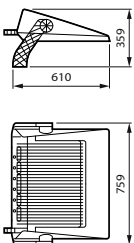

## Mechanical and Housing

Housing Material	Aluminium
Reflector material	Aluminum
Optic material	-
Optical cover material	Glass
Fixation material	Aluminum
Housing Color	Aluminum
Mounting device	Mounting bracket adjustable
Optical cover shape	Flat
Optical cover finish	Clear
Overall length	759 mm
Overall width	610 mm
Overall height	359 mm
Dimensions (Height x Width x Depth)	359 x 610 x 759 mm
Ingress protection code	IP66 [Dust penetration-protected, jet-proof]
Mech. impact protection code	IK08 [5 J vandal-protected]
Standard tilt angle posttop	10°
Standard tilt angle side entry	-
Optical cover type	Clear glass
Net Weight (Piece)	23.800 kg

## Dimensional drawing