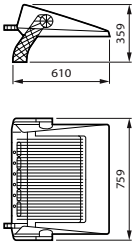

Controls and Dimming	
Dimmable	Yes
Driver/power unit/transformer	Power supply unit with DALI interface
Control interface	DALI
Constant light output	No
DALI Standard	DALI

Mechanical and Housing	
Housing Material	Aluminium
Reflector material	Aluminum
Optic material	-
Optical cover material	Glass
Fixation material	Aluminum
Housing Color	Aluminum
Mounting device	Mounting bracket adjustable
Optical cover shape	Flat
Optical cover finish	Clear
Overall length	759 mm
Overall width	610 mm
Overall height	359 mm
Dimensions (Height x Width x Depth)	359 x 610 x 759 mm
Ingress protection code	IP66 [Dust penetration-protected, jet-proof]
Mech. impact protection code	IK08 [5 J vandal-protected]
Standard tilt angle posttop	10°
Standard tilt angle side entry	-
Optical cover type	Clear glass
Net Weight (Piece)	23.000 kg

Product Data	
Order product name	BVP440 LED1200/757 DW BV FG PSD ALU D9
Full product name	BVP440 LED1200/757 DW BV FG PSD ALU D9
Full product code	872016980196700
Order code	912300060573
Material Nr. (12NC)	912300060573
Numerator - Quantity Per Pack	1
EAN/UPC - Product/Case	8720169801967
Numerator - Packs per outer box	1
EAN/UPC - Case	8720169801967
Product family code	BVP440 [GAMEVISION]

GameVision

Dimensional drawing

Photometric data

Polar Normal (separate) - BVP440I - 912300060573