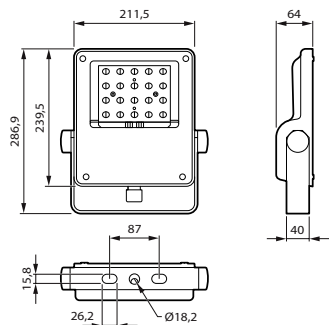

### Mechanical and Housing

Housing Material	Aluminum
Reflector material	-
Optic material	Polycarbonate
Optical cover material	Glass
Fixation material	Aluminum
Housing Color	Grey
Mounting device	Wall-mounting bracket
Optical cover shape	Flat
Optical cover finish	Clear
Overall length	286.9 mm
Overall width	211.5 mm
Overall height	64 mm
Dimensions (Height x Width x Depth)	64 x 212 x 287 mm
Ingress protection code	IP66 [Dust penetration-protected, jet-proof]
Mech. impact protection code	IK08 [5 J vandal-protected]
Standard tilt angle posttop	0°
Standard tilt angle side entry	0°
Optical cover type	Flat glass
Net Weight (Piece)	2.570 kg

### Sustainability Data

Sustainability rating	Unclassified
Repair class	Repair Class D, this product is not designed to be repaired.
Embedded carbon (A1-A3)	48.1 kg CO <sub>2</sub> e
Product non-virgin material ratio	6.38 %
Recyclable content ratio of the finished product	52.5 %
GWP total B6 (kg CO <sub>2</sub> eq) Declared Unit	Please calculate using your local energy mix value: Power Declared Unit (kW) * Service life (hrs) Declared Unit * Energy mix (kg CO <sub>2</sub> eq / kWh)
GWP total B6 (kg CO <sub>2</sub> eq) Functional Unit	Please calculate using your local energy mix value: Power Declared Unit (kW) * 1000 (lm) /lumen output (lm) Declared Unit * 35000 (hrs) * Energy mix (kg CO <sub>2</sub> eq / kWh)
Non-virgin material ratio of the packaging	Cardboard > 80% recycled Plastic >35% recycled
Packaging Recyclable content ratio	Cardboard recycling rate > 80% Plastic recycling rate > 40%
Packaging Material	Cardboard Plastic

## Dimensional drawing