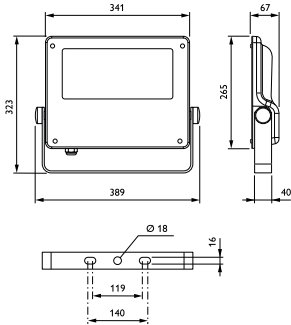

## Mechanical and Housing

Housing Material	Aluminum
Reflector material	-
Optic material	Polycarbonate
Optical cover material	Glass
Fixation material	Aluminum
Housing Color	Grey
Mounting device	Wall-mounting bracket
Optical cover shape	Flat
Optical cover finish	Clear
Overall length	340.5 mm
Overall width	265 mm
Overall height	67.4 mm
Dimensions (Height x Width x Depth)	67 x 265 x 341 mm
Ingress protection code	IP66 [Dust penetration-protected, jet-proof]
Mech. impact protection code	IK08 [5 J vandal-protected]
Standard tilt angle posttop	0°
Standard tilt angle side entry	0°
Optical cover type	Flat glass
Net Weight (Piece)	5.000 kg

## Dimensional drawing