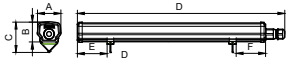

GreenUp Waterproof

Net Weight (Piece)	0.950 kg

Approval and Application

CE mark	No
Ambient temperature range	-20 to +45 °C

Initial Performance (IEC Compliant)

Luminous flux tolerance	+/-10%
Power consumption tolerance	+/-10%

Product Data

Order product name	WT158C LED56S/865 PSU L1500 GM

Full product name	WT158C LED56S/865 PSU L1500 GM
Full product code	871016336322699
Order code	36322699
Material Nr. (12NC)	911401896380
Numerator - Quantity Per Pack	1
EAN/UPC - Product/Case	8710163363226
Numerator - Packs per outer box	12
EAN/UPC - Case	8710163363363

Dimensional drawing

WT158C

Strip type	A	B	C	D	E	F	G
158C	88	88	88	272	102 100	102 100	
158C	88	88	88	100	202 200	202 200	
158C	88	88	88	100	102 100	102 100