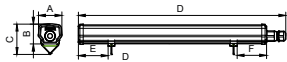

GreenUp Waterproof

Net Weight (Piece)	0.750 kg

Approval and Application

CE mark	No
Ambient temperature range	-20 to +45 °C

Initial Performance (IEC Compliant)

Luminous flux tolerance	+/-10%
Power consumption tolerance	+/-10%

Product Data

Order product name	WT158C LED36S/865 PSU L1200 GM

Full product name	WT158C LED36S/865 PSU L1200 GM
Full product code	871016336320299
Order code	911401896180
Material Nr. (12NC)	911401896180
Numerator - Quantity Per Pack	1
EAN/UPC - Product/Case	8710163363202
Numerator - Packs per outer box	12
EAN/UPC - Case	8710163363349

Dimensional drawing

WT158C

Order code	A	B	C	D	E	F	G
WT158C	36	36	36	272	10.5	10.5	10.5
WT158C	36	36	36	1000	10.5	10.5	10.5
WT158C	36	36	36	1000	10.5	10.5	10.5