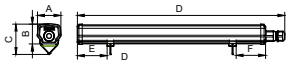

GreenUp Waterproof

Net Weight (Piece)	0.950 kg

Approval and Application

CE mark	No
Ambient temperature range	-20 to +45 °C

Initial Performance (IEC Compliant)

Luminous flux tolerance	+/-10%
Power consumption tolerance	+/-10%

Product Data

Order product name	WT158C LED56S/840 PSU L1500 GM

Full product name	WT158C LED56S/840 PSU L1500 GM
Full product code	871016336316599
Order code	911401895780
Material Nr. (12NC)	911401895780
Numerator - Quantity Per Pack	1
EAN/UPC - Product/Case	8710163363165
Numerator - Packs per outer box	12
EAN/UPC - Case	8710163363301

Dimensional drawing

WT158C

Order code	A	B	C	D	E	F	G
WT158C	3.5	1.5	1.5	1000	10.0	10.0	10.0
WT158C	3.5	1.5	1.5	1000	10.0	10.0	10.0
WT158C	3.5	1.5	1.5	1000	10.0	10.0	10.0