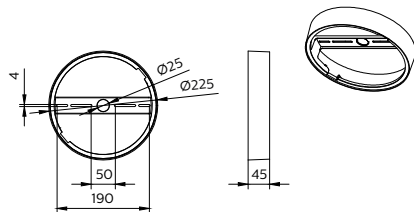

CoreLine SlimDownlight

Full EOC	872110331704999
Bestelcode	8721103317049
Materiaalnr. (12NC)	911401895187
Lokale code	8721103317049
Numerator - Aantal per pak	1

EAN/UPC - product/behuizing	8721103317049
Numerator - Dozen per buitendoos	20
EAN/UPC - Case	8721103317193

Maatschets

911401895187 DN145Z SM Frame D200