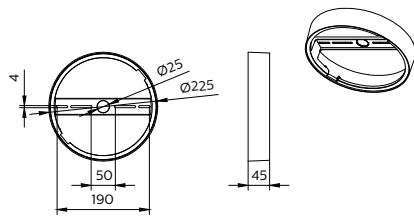

CoreLine SlimDownlight

Packaging Material	Cardboard
Product Data	
Order product name	DN145Z SM Frame D200
Full product name	DN145Z SM Frame D200
Full product code	872110331704999
Order code	911401895187

Material Nr. (12NC)	911401895187
Numerator - Quantity Per Pack	1
EAN/UPC - Product/Case	8721103317049
Numerator - Packs per outer box	20
EAN/UPC - Case	8721103317193

Dimensional drawing

911401895187 DN145Z SM Frame D200