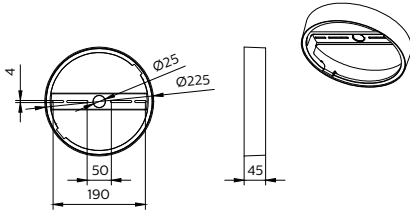

CoreLine Slim Downlight

DN145Z SM Frame D200

IK03 | 0.3 J

CoreLine slimdownlight delivers on the CoreLine promise of innovative, easy-to-use and high-quality indoor LED downlights. The CoreLine slim downlight is an innovative range of recessed and surface-mounted luminaires. It is designed to provide uniform lighting across multiple application areas. With instant energy-savings and a longer lifetime, this is an environmentally friendly and cost-saving solution. Its MultiColorTemp feature offers a choice of two colour temperatures in a single luminaire. This makes it easy to select the right product, gives you the flexibility respond to customer preferences on site, and means fewer product codes in stock. Simple and easy installation means that our slim downlight fits the same size cut-out, while the minimal built-in depth of 34 mm makes this product an ideal space-saving solution, especially for projects with limited fitting space. InterAct Ready option with integrated wireless communications in this family is available, to be used with InterAct gateways, sensors and software.

Product data

General Information		Net Weight (Piece)	
Value ladder	Performance		0.090 kg
Mechanical and Housing		Approval and Application	
Overall height	44.5 mm	CE mark	Yes
Overall diameter	224.5 mm	EU RoHS compliant	Yes
Ingress protection code	-	Product Data	
Mech. impact protection code	IK03 [0.3 J]	Order product name	DN145Z SM Frame D200
		Full product name	DN145Z SM Frame D200

CoreLine SlimDownlight

Full EOC	872110331704999
Order code	911401895187
Material no. (12 NC)	911401895187
Numerator – quantity per pack	1
EAN/UPC – Product/Case	8721103317049

Numerator – packs per outer box	20
EAN/UPC – Case	8721103317193

Dimensional drawing

911401895187 DN145Z SM Frame D200