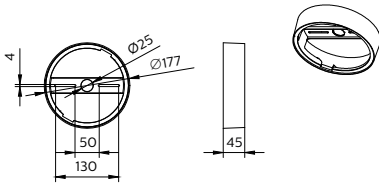

### Product data

General Information		Net Weight (Piece)	
Value ladder	Performance		0.080 kg
Mechanical and Housing		Approval and Application	
Overall height	44.5 mm	CE mark	Yes
Overall diameter	176.5 mm	EU RoHS compliant	Yes
Ingress protection code	-	Product Data	
Mech. impact protection code	IK03 [0.3 J]	Order product name	DN145Z SM Frame D150
		Full product name	DN145Z SM Frame D150

### Dimensional drawing

911401895087 DN145Z SM Frame D150