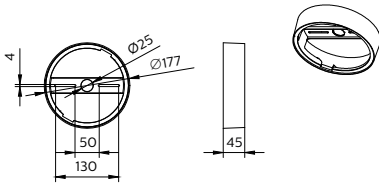

Product data

General Information		Net Weight (Piece)	
Value ladder	Performance		0.080 kg
Mechanical and Housing		Approval and Application	
Overall height	44.5 mm	CE mark	Yes
Overall diameter	176.5 mm	EU RoHS compliant	Yes
Ingress protection code	-	Product Data	
Mech. impact protection code	IK03 [0.3 J]	Order product name	DN145Z SM Frame D150
		Full product name	DN145Z SM Frame D150

CoreLine SlimDownlight

Full EOC	872110331703299
Order code	911401895087
Material no. (12 NC)	911401895087
Numerator – quantity per pack	1
EAN/UPC – Product/Case	8721103317032

Numerator – packs per outer box	24
EAN/UPC – Case	8721103317186

Dimensional drawing

911401895087 DN145Z SM Frame D150