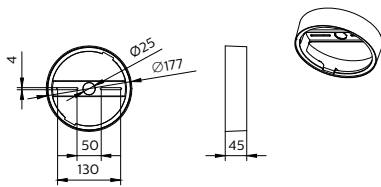

Product data

General Information		Net Weight (Piece)	
Value ladder	Performance		0.080 kg
Mechanical and Housing		Approval and Application	
Overall height	44.5 mm	CE mark	Yes
Overall diameter	176.5 mm	EU RoHS compliant	Yes
Ingress protection code	-	Sustainability Data	
Mech. impact protection code	IK03 [0.3 J]	Non-virgin material ratio of the packaging	Cardboard > 80% recycled
		Packaging Recyclable content ratio	Cardboard recycling rate > 80%

Material Nr. (12NC)	911401895087
Numerator - Quantity Per Pack	1
EAN/UPC - Product/Case	8721103317032
Numerator - Packs per outer box	24
EAN/UPC - Case	8721103317186

Dimensional drawing

911401895087 DN145Z SM Frame D150