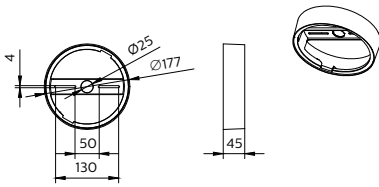

CoreLine SlimDownlight

Packaging Material	Cardboard
Product Data	
Order product name	DN145Z SM Frame D150
Full product name	DN145Z SM Frame D150
Full product code	872110331703299
Order code	911401895087

Material Nr. (12NC)	911401895087
Numerator - Quantity Per Pack	1
EAN/UPC - Product/Case	8721103317032
Numerator - Packs per outer box	24
EAN/UPC - Case	8721103317186

Dimensional drawing

911401895087 DN145Z SM Frame D150