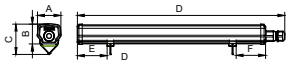

GreenUp Waterproof

Net Weight (Piece)	0.800 kg

Approval and Application

CE mark	No
Ambient temperature range	-20 to +45 °C

Initial Performance (IEC Compliant)

Luminous flux tolerance	+/-10%
Power consumption tolerance	+/-10%

Product Data

Order product name	WT158C LED36S/865 PSU TW1 L1200 GC

Full product name	WT158C LED36S/865 PSU TW1 L1200 GC
Full product code	692382863832099
Order code	911401894880
Material Nr. (12NC)	911401894880
Numerator - Quantity Per Pack	1
EAN/UPC - Product/Case	6923828638320
Numerator - Packs per outer box	12
EAN/UPC - Case	6923828638467

Dimensional drawing

WT158C

Order code	A	B	C	D	E	F	G
WT158C	36	36	36	27	102	102	102
WT158C	36	36	36	102	207	207	207
WT158C	36	36	36	102	102	102	102