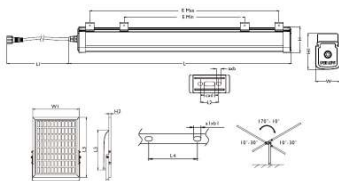

Essential SmartBright Solar Waterproof

Net Weight (Piece)	1.820 kg
Approval and Application	
CE mark	Yes
Ambient temperature range	0 to +50 °C
Product Data	
Order product name	WT080C LED16/865 Solar
Full product name	WT080C LED16/865 Solar

Full product code	872016976112499
Order code	76112499
Material Nr. (12NC)	911401887902
Numerator - Quantity Per Pack	1
EAN/UPC - Product/Case	8720169761124
Numerator - Packs per outer box	4
EAN/UPC - Case	8720169761216

Dimensional drawing

Unit: mm