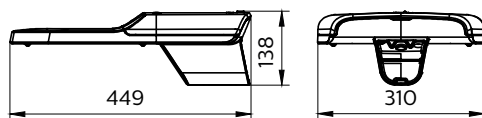

Controls and Dimming

Dimmable	Yes
Driver/power unit/transformer	Power supply unit regulating
Control interface	Analog
Constant light output	No
Maximum dim level	10%

Mechanical and Housing

Housing Material	Aluminum die cast
Optic material	Polycarbonate
Optical cover material	Glass
Fixation material	Aluminum
Housing Color	Gray
Overall length	446 mm
Overall width	310 mm
Overall height	138 mm
Dimensions (Height x Width x Depth)	138 x 310 x 446 mm
Ingress protection code	IP66 [Dust penetration-protected, jet-proof]
Mech. impact protection code	IK08 [5 J vandal-protected]
Optical cover type	Polycarbonate micro lens optic
Net Weight (Piece)	5.300 kg

Approval and Application

Flammability mark	For mounting on normally flammable surfaces
CE mark	Yes
Ambient temperature range	-40 to +50 °C

Initial Performance (IEC Compliant)

Luminous flux tolerance	+/-10%
Initial chromaticity	(0.43, 0.40) SDCM < 5
Power consumption tolerance	+/-10%

Over Time Performance (IEC Compliant)

Median useful life L70B50	100,000 hour(s)

Product Data

Order product name	BRP381 LED71/WW 55W 220-240V DM PSR
Full product name	BRP381 LED71/WW 55W 220-240V DM PSR
Full product code	872016972374000
Order code	911401878298
Material Nr. (12NC)	911401878298
Numerator - Quantity Per Pack	1
EAN/UPC - Product/Case	8720169723740
Numerator - Packs per outer box	1
EAN/UPC - Case	8720169723740

Dimensional drawing