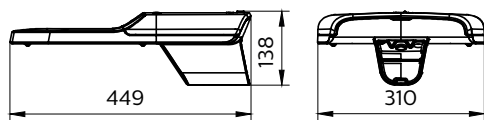

Controls and Dimming

Dimmable	Yes
Driver/power unit/transformer	Power supply unit regulating
Control interface	Analog
Constant light output	No
Maximum dim level	10%

Mechanical and Housing

Housing Material	Aluminum die cast
Optic material	Polycarbonate
Optical cover material	Glass
Fixation material	Aluminum
Housing Color	Gray
Overall length	446 mm
Overall width	310 mm
Overall height	138 mm
Dimensions (Height x Width x Depth)	138 x 310 x 446 mm
Ingress protection code	IP66 [Dust penetration-protected, jet-proof]
Mech. impact protection code	IK08 [5 J vandal-protected]
Optical cover type	Polycarbonate micro lens optic
Net Weight (Piece)	5.300 kg

Approval and Application

Flammability mark	For mounting on normally flammable surfaces
CE mark	Yes
Ambient temperature range	-40 to +50 °C

Initial Performance (IEC Compliant)

Luminous flux tolerance	+/-10%
Initial chromaticity	(0.43, 0.40) SDCM < 5
Power consumption tolerance	+/-10%

Over Time Performance (IEC Compliant)

Median useful life L70B50	100,000 hour(s)

Product Data

Order product name	BRP381 LED127/WW 95W 220-240V DM PSR
Full product name	BRP381 LED127/WW 95W 220-240V DM PSR
Full product code	872016952033200
Order code	911401877798
Material Nr. (12NC)	911401877798
Numerator - Quantity Per Pack	1
EAN/UPC - Product/Case	8720169520332
Numerator - Packs per outer box	1
EAN/UPC - Case	8720169520332

Dimensional drawing