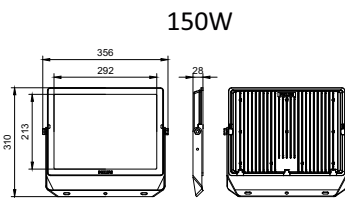

## Mechanical and Housing

Housing Material	Aluminum die-cast
Reflector material	Polycarbonate
Optic material	Glass
Optical cover material	Tempered glass
Housing Color	Black
Mounting device	Mounting bracket
Optical cover finish	Clear
Overall length	356 mm
Overall width	310 mm
Overall height	28 mm
Dimensions (Height x Width x Depth)	28 x 310 x 356 mm
Ingress protection code	IP65 [Water-protected]
Mech. impact protection code	IK06 [1 J]
Optical cover type	Tempered glass
Net Weight (Piece)	1.900 kg

## Approval and Application

Glow-wire test	Temperature 650 °C, duration 30 s
Flammability mark	For mounting on normally flammable surfaces

CE mark	Yes
ENEC mark	-
Photobiological risk	Photobiological risk group 1 @200mm to EN62778
Photobiological risk specification	0.2 m
EU RoHS compliant	Yes
Performance ambient temperature Tq	25 °C
Ambient temperature range	-40 to +50 °C

## Dimensional drawing