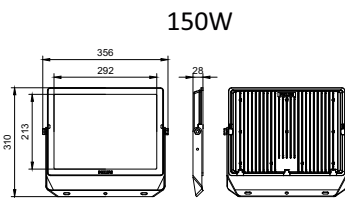

Mechanical and Housing

Housing Material	Aluminum die-cast
Reflector material	Polycarbonate
Optic material	Glass
Optical cover material	Tempered glass
Housing Color	Black
Mounting device	Mounting bracket
Optical cover finish	Clear
Overall length	356 mm
Overall width	310 mm
Overall height	28 mm
Dimensions (Height x Width x Depth)	28 x 310 x 356 mm
Ingress protection code	IP65 [Water-protected]
Mech. impact protection code	IK06 [1 J]
Optical cover type	Tempered glass
Net Weight (Piece)	1.900 kg

Approval and Application

Glow-wire test	Temperature 650 °C, duration 30 s
Flammability mark	For mounting on normally flammable surfaces

CE mark	Yes
ENEC mark	-
Photobiological risk	Photobiological risk group 1 @200mm to EN62778
Photobiological risk specification	0.2 m
EU RoHS compliant	Yes
Performance ambient temperature Tq	25 °C
Ambient temperature range	-40 to +50 °C

Initial Performance (IEC Compliant)

Luminous flux tolerance	+/-10%
Initial chromaticity	(0.38, 0.38) SDCM≤6
Power consumption tolerance	+/-10%

Product Data

Order product name	BVP150 LED150/NW PSU 150W SWB G4
Full product name	BVP150 LED150/NW PSU 150W SWB G4
Full product code	872110334121199
Order code	34121199
Material Nr. (12NC)	911401864688
Numerator - Quantity Per Pack	1
EAN/UPC - Product/Case	8721103341211
Numerator - Packs per outer box	6
EAN/UPC - Case	8721103341532

Dimensional drawing