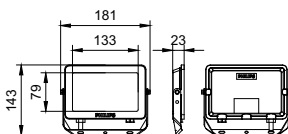

Mechanical and Housing	
Housing Material	Aluminum die-cast
Reflector material	Polycarbonate
Optic material	Glass
Optical cover material	Tempered glass
Housing Color	Black
Mounting device	Mounting bracket
Optical cover finish	Clear
Overall length	181 mm
Overall width	143 mm
Overall height	23 mm
Dimensions (Height x Width x Depth)	23 x 143 x 181 mm
Ingress protection code	IP65 [Water-protected]
Mech. impact protection code	IK06 [1 J]
Optical cover type	Tempered glass
Net Weight (Piece)	0.440 kg

Approval and Application	
Glow-wire test	Temperature 650 °C, duration 30 s
Flammability mark	For mounting on normally flammable surfaces

CE mark	Yes
ENEC mark	-
Photobiological risk	Photobiological risk group 1 @200mm to EN62778
Photobiological risk specification	0.2 m
EU RoHS compliant	Yes
Performance ambient temperature Tq	25 °C
Ambient temperature range	-40 to +50 °C

Initial Performance (IEC Compliant)	
Luminous flux tolerance	+/-10%
Initial chromaticity	(0.38, 0.38) SDCM≤6
Power consumption tolerance	+/-10%

Product Data	
Order product name	BVP150 LED30/NW PSU 30W SWB G4
Full product name	BVP150 LED30/NW PSU 30W SWB G4
Full product code	872110334109999
Order code	34109999
Material Nr. (12NC)	911401863488
Numerator - Quantity Per Pack	1
EAN/UPC - Product/Case	8721103341099
Numerator - Packs per outer box	24
EAN/UPC - Case	8721103341419

Dimensional drawing

BVP150 G4 30W SWB