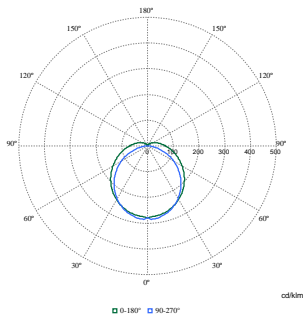

CoreLine Batten

Dimensional drawing

Photometric data

Polar Normal (separate) - 911401850387