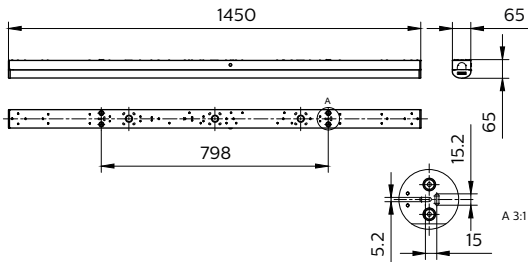

Controls and Dimming

Dimmable	Yes
Driver/power unit/transformer	Power supply unit with DALI interface
Control interface	DALI
Constant light output	No
DALI Standard	DALI-2™

Mechanical and Housing

Housing Material	Metal-Plastic
Reflector material	Polycarbonate
Optic material	Polycarbonate
Optical cover material	Polycarbonate
Fixation material	Steel
Housing Color	White
Optical cover finish	Opal
Overall length	1,450 mm
Overall width	65 mm
Overall height	65 mm
Dimensions (Height x Width x Depth)	65 x 65 x 1450 mm
Ingress protection code	IP20/40 [Finger-protected;Wire-protected]
Mech. impact protection code	IK04 [0.5 J standard plus]
Mounting	Ceiling Surface Suspended Wall-mounting bracket
Net Weight (Piece)	1.310 kg

CoreLine Batten

Dimensional drawing

Photometric data

Polar Normal (separate) - 911401850387