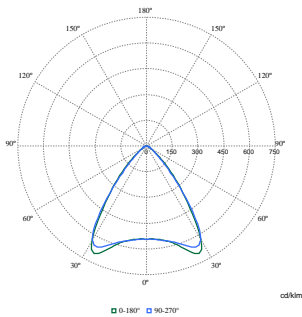

CoreLine recessed gen 4

Dimensional drawing

Photometric data

Polar Normal (separate) - 911401841387