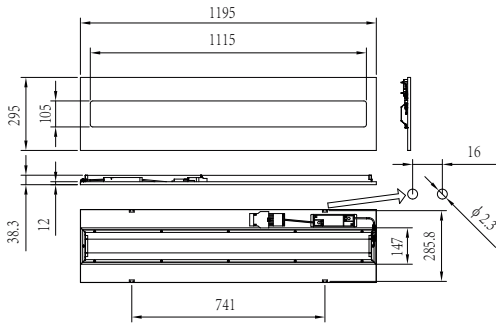

CoreLine recessed gen 4

Dimensional drawing