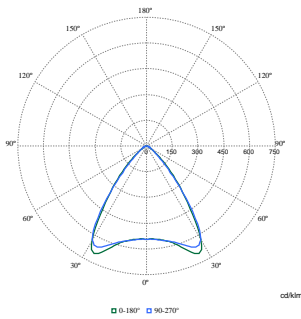

CoreLine recessed gen 4

Dimensional drawing

Photometric data

Polar Normal (separate) - 911401840887