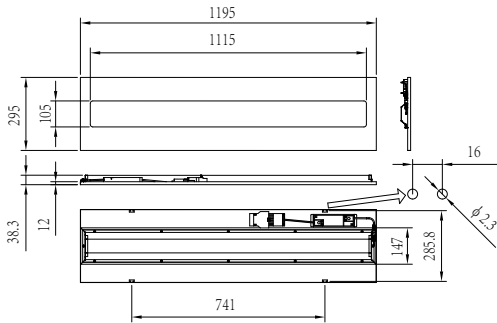

CoreLine recessed gen 4

Dimensional drawing