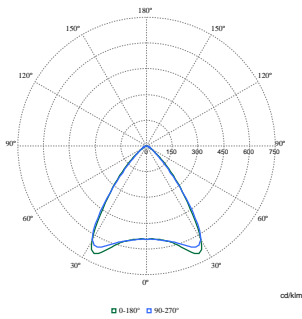

CoreLine recessed gen 4

Dimensional drawing

Photometric data

Polar Normal (separate) - 911401840887