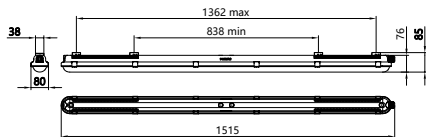

CoreLine waterproof gen3

Dimensional drawing