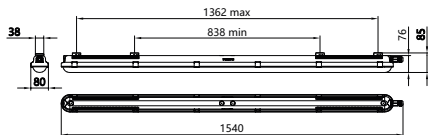

CoreLine waterproof gen3

Dimensional drawing