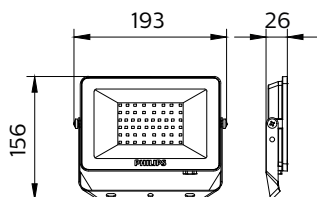

## Mechanical and Housing

Housing Material	Aluminum die-cast
Reflector material	Polycarbonate
Optic material	Glass
Optical cover material	Glass
Housing Color	Black
Mounting device	Mounting bracket
Optical cover finish	Clear
Overall length	193 mm
Overall width	156 mm
Overall height	26 mm
Dimensions (Height x Width x Depth)	26 x 156 x 193 mm
Ingress protection code	IP65 [Dust penetration-protected, jet-proof]
Mech. impact protection code	IK06 [1 J]
Optical cover type	Tempered glass
Net Weight (Piece)	0.460 kg

## Approval and Application

Glow-wire test	Temperature 650 °C, duration 30 s
Flammability mark	For mounting on normally flammable surfaces

CE mark	No
ENEC mark	-
Photobiological risk	Photobiological risk group 1 @200mm to EN62778
Photobiological risk specification	0.2 m
EU RoHS compliant	Yes
Performance ambient temperature Tq	25 °C
Ambient temperature range	-40 to +50 °C

## Dimensional drawing