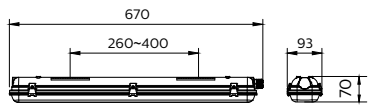

Ledinaire Waterproof Tube Housing

WT050C 2xTLED L600

Ledinaire Waterproof Tube Housing

IP65 | Dust penetration-protected, jet-proof, IK08 | 5 J vandal-protected

Product data

General Information	
Value ladder	Value
Mechanical and Housing	
Overall length	670 mm
Overall width	93 mm
Overall height	70 mm
Dimensions (height x width x depth)	70 x 93 x 670 mm
Material	Polycarbonate
Ingress protection code	IP65 [Dust penetration-protected, jet-proof]
Mech. impact protection code	IK08 [5 J vandal-protected]
Accessory colour	Grey
Net Weight (Piece)	0.500 kg
Approval and Application	
CE mark	Yes

EU RoHS compliant	Yes
Product Data	
Order product name	WT050C 2xTLED L600
Full product name	WT050C 2xTLED L600
Full EOC	872016975325999
Order code	911401812287
Material no. (12 NC)	911401812287
Numerator – quantity per pack	1
EAN/UPC – Product/Case	8720169753259
Numerator – packs per outer box	16
EAN/UPC - Case	8720169753341

Ledinaire Waterproof Tube Housing

Dimensional drawing

L600 2 Tube