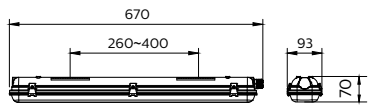

Ledinaire Waterproof Tube Housing

WT050C 2xTLED L600

Ledinaire Waterproof Tube Housing

IP65 | Dust penetration-protected, jet-proof, IK08 | 5 J vandal-protected

Product data

General Information		Packaging Recyclable content ratio	
Value ladder	Value	Cardboard recycling rate > 80% Plastic recycling rate > 40%	
Mechanical and Housing		Packaging Material	
Overall length	670 mm	Cardboard Plastic	
Overall width	93 mm	Product Data	
Overall height	70 mm	Order product name	WT050C 2xTLED L600
Dimensions (Height x Width x Depth)	70 x 93 x 670 mm	Full product name	WT050C 2xTLED L600
Material	Polycarbonate	Full product code	872016975325999
Ingress protection code	IP65 [Dust penetration-protected, jet-proof]	Order code	75325999
Mech. impact protection code	IK08 [5 J vandal-protected]	Material Nr. (12NC)	911401812287
Accessory color	Gray	Numerator - Quantity Per Pack	1
Net Weight (Piece)	0.500 kg	EAN/UPC - Product/Case	8720169753259
Approval and Application		Numerator - Packs per outer box	16
CE mark	Yes	EAN/UPC - Case	8720169753341
EU RoHS compliant	Yes		
Sustainability Data			
Non-virgin material ratio of the packaging	Cardboard > 80% recycled Plastic >35% recycled		

Ledinaire Waterproof Tube Housing

Dimensional drawing

L600 2 Tube