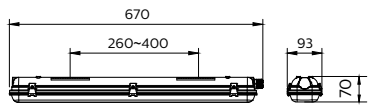

Ledinaire Waterproof Tube Housing

WT050C 2xTLED L600

Ledinaire Waterproof Tube Housing

IP65 | Dust penetration-protected, jet-proof, IK08 | 5 J vandal-protected

Product data

General Information	
Value ladder	Value
Mechanical and Housing	
Overall length	670 mm
Overall width	93 mm
Overall height	70 mm
Dimensions (Height x Width x Depth)	70 x 93 x 670 mm
Material	Polycarbonate
Ingress protection code	IP65 [Dust penetration-protected, jet-proof]
Mech. impact protection code	IK08 [5 J vandal-protected]
Accessory color	Gray
Net Weight (Piece)	0.500 kg
Approval and Application	
CE mark	Yes
EU RoHS compliant	Yes
Sustainability Data	
Non-virgin material ratio of the packaging	Cardboard > 80% recycled Plastic >35% recycled

Packaging Recyclable content ratio	Cardboard recycling rate > 80% Plastic recycling rate > 40%
Packaging Material	Cardboard Plastic
Product Data	
Order product name	WT050C 2xTLED L600
Full product name	WT050C 2xTLED L600
Full product code	872016975325999
Order code	911401812287
Material Nr. (12NC)	911401812287
Numerator - Quantity Per Pack	1
EAN/UPC - Product/Case	8720169753259
Numerator - Packs per outer box	16
EAN/UPC - Case	8720169753341

Ledinaire Waterproof Tube Housing

Dimensional drawing

L600 2 Tube