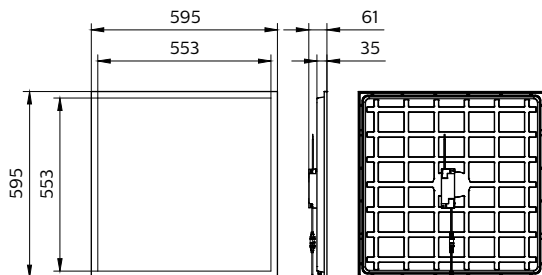

Controls and Dimming

Dimmable	No
Driver/power unit/transformer	Power supply unit external (On/Off)
Control interface	-
Constant light output	No
Maximum dim level	Not applicable

Mechanical and Housing

Housing Material	Steel
Reflector material	Acrylate
Optic material	Polystyrene
Optical cover material	Polystyrene
Fixation material	-
Housing Color	White
Optical cover finish	Microprismatic lens
Overall length	595 mm
Overall width	595 mm
Overall height	61 mm
Dimensions (Height x Width x Depth)	61 x 595 x 595 mm
Compatible ceiling or ceiling installation accessory type	Visible profile ceiling version
Ingress protection code	IP20/40 [Finger-protected;Wire-protected]
Mech. impact protection code	IK02 [0.2 J standard]
Safety device	SC [Safety cable]
Net Weight (Piece)	2.100 kg

CoreLine Panel gen6

Dimensional drawing

Photometric data

Polar Normal (separate) - null - 911401800687