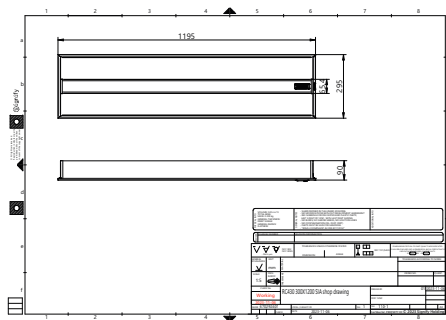

Reflector material	Steel
Optic material	Polycarbonate
Optical cover material	Polystyrene
Housing Color	White RAL 9003
Mounting device	Recessed mounting box square
Optical cover finish	Diffused lens optic
Overall length	1,195 mm
Overall width	295 mm
Overall height	90 mm
Dimensions (Height x Width x Depth)	90 x 295 x 1195 mm
Ingress protection code	IP20 [Finger-protected]
Mech. impact protection code	IK03 [0.3 J]
Optical cover type	Prismatic bowl/cover linear horizontal
Net Weight (Piece)	1.840 kg

Approval and Application

Glow-wire test	Temperature 650 °C, duration 30 s
Flammability mark	For mounting on normally flammable surfaces
CE mark	Yes
ENEC mark	ENEC mark

Dimensional drawing

Photobiological risk	Photobiological risk group 0 @200mm to EN62778
EU RoHS compliant	Yes
Performance ambient temperature Tq	25 °C
Ambient temperature range	-20 to +40 °C

Initial Performance (IEC Compliant)

Luminous flux tolerance	-10% / +10%
Initial chromaticity	3
Power consumption tolerance	+/-10%

Product Data

Order product name	RC430X LED38/940 W30L120 SC2 OC
Full product name	RC430X LED38/940 W30L120 SC2 OC
Order code	911401578845
Material Nr. (12NC)	911401578845
Numerator - Quantity Per Pack	1
Numerator - Packs per outer box	2