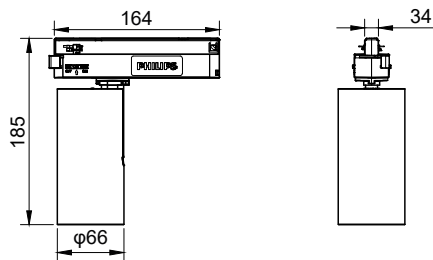

Truefashion Projector GCGM

Protection class IEC	Safety class II

Controls and Dimming

Dimmable	No
Driver/power unit/transformer	Power supply unit (On/Off)
Control interface	-
Constant light output	No
Maximum dim level	Not applicable

Mechanical and Housing

Housing Material	Aluminum
Reflector material	-
Optic material	Polymethyl methacrylate
Optical cover material	Polymethyl methacrylate
Fixation material	Aluminum
Housing Color	White
Optical cover finish	Clear
Overall length	164 mm
Overall height	185 mm
Overall diameter	66 mm
Ingress protection code	IP20 [Finger-protected]
Mech. impact protection code	-
Optical cover type	Lens
Net Weight (Piece)	0.450 kg

Approval and Application

CE mark	Yes

ENEC mark	-
EU RoHS compliant	Yes
Ambient temperature range	-20 to +35 °C

Initial Performance (IEC Compliant)

Luminous flux tolerance	+/-10%
Initial chromaticity	(0.434, 0.403) SDCM<3
Power consumption tolerance	+/-10%

Over Time Performance (IEC Compliant)

Driver failure rate at 5000 h	0.14 %
Median useful life L70B50	50,000 hour(s)
Median useful life L80B50	50,000 hour(s)
Median useful life L90B50	32,600 hour(s)

Product Data

Order product name	ST700T LED10 830 PSU WB 1C WH
Full product name	ST700T LED10 830 PSU WB 1C WH
Full product code	911401561761
Order code	01561761
Material Nr. (12NC)	911401561761
Numerator - Quantity Per Pack	1
Numerator - Packs per outer box	1

Dimensional drawing