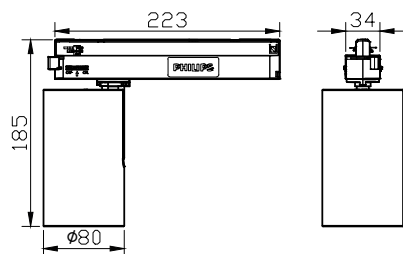

Controls and Dimming

Dimmable	No
Driver/power unit/transformer	Power supply unit (On/Off)
Control interface	-
Constant light output	No
Maximum dim level	Not applicable

Mechanical and Housing

Housing Material	Aluminum
Reflector material	-
Optic material	Polymethyl methacrylate
Optical cover material	Polymethyl methacrylate
Fixation material	Aluminum
Housing Color	Black
Optical cover finish	Clear
Overall length	223 mm
Overall height	185 mm
Overall diameter	80 mm
Ingress protection code	IP20 [Finger-protected]
Mech. impact protection code	-
Optical cover type	Lens
Net Weight (Piece)	0.600 kg

Approval and Application

CE mark	Yes

ENEC mark	-
EU RoHS compliant	Yes
Ambient temperature range	-20 to +35 °C

Initial Performance (IEC Compliant)

Luminous flux tolerance	+/-10%
Initial chromaticity	(0.422, 0.386) SDCM<3
Power consumption tolerance	+/-10%

Over Time Performance (IEC Compliant)

Driver failure rate at 5000 h	0.23 %
Median useful life L70B50	50,000 hour(s)
Median useful life L80B50	38,700 hour(s)
Median useful life L90B50	18,200 hour(s)

Product Data

Order product name	ST700T LED40 930PC PSU MB 1C BK
Full product name	ST700T LED40 930PC PSU MB 1C BK
Full product code	911401547861
Order code	911401547861
Material Nr. (12NC)	911401547861
Numerator - Quantity Per Pack	1
Numerator - Packs per outer box	1

Dimensional drawing