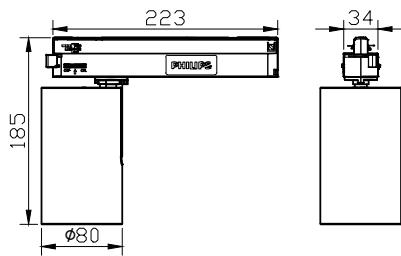

## Mechanical and Housing

Housing Material	Aluminum
Reflector material	-
Optic material	Polymethyl methacrylate
Optical cover material	Polymethyl methacrylate
Fixation material	Aluminum
Housing Color	White
Optical cover finish	Clear
Overall length	223 mm
Overall height	185 mm
Overall diameter	80 mm
Ingress protection code	IP20 [Finger-protected]
Mech. impact protection code	-
Optical cover type	Lens
Net Weight (Piece)	0.600 kg

## Dimensional drawing