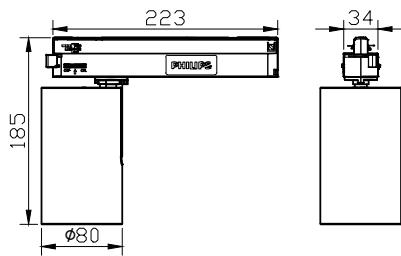

Truefashion Projector GCGM

Protection class IEC	Safety class II

Controls and Dimming

Dimmable	No
Driver/power unit/transformer	Power supply unit (On/Off)
Control interface	-
Constant light output	No
Maximum dim level	Not applicable

Mechanical and Housing

Housing Material	Aluminum
Reflector material	-
Optic material	Polymethyl methacrylate
Optical cover material	Polymethyl methacrylate
Fixation material	Aluminum
Housing Color	Black
Optical cover finish	Clear
Overall length	223 mm
Overall height	185 mm
Overall diameter	80 mm
Ingress protection code	IP20 [Finger-protected]
Mech. impact protection code	-
Optical cover type	Lens
Net Weight (Piece)	0.600 kg

Approval and Application

CE mark	Yes

ENEC mark	-
EU RoHS compliant	Yes
Ambient temperature range	-20 to +35 °C

Initial Performance (IEC Compliant)

Luminous flux tolerance	+/-10%
Initial chromaticity	(0.422, 0.386) SDCM<3
Power consumption tolerance	+/-10%

Over Time Performance (IEC Compliant)

Driver failure rate at 5000 h	0.14 %
Median useful life L70B50	50,000 hour(s)
Median useful life L80B50	45,000 hour(s)
Median useful life L90B50	21,200 hour(s)

Product Data

Order product name	ST700T LED30 930PC PSU MB 1C BK
Full product name	ST700T LED30 930PC PSU MB 1C BK
Full product code	911401547461
Order code	911401547461
Material Nr. (12NC)	911401547461
Numerator - Quantity Per Pack	1
Numerator - Packs per outer box	1

Dimensional drawing