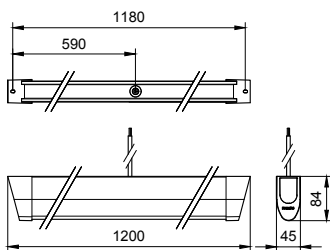

### Mechanical and Housing

Housing Material	Polycarbonate
Reflector material	Steel
Optic material	Polycarbonate
Optical cover material	Polycarbonate
Fixation material	Stainless steel
Housing Color	White
Optical cover finish	Opal
Overall length	1,200 mm
Overall width	45 mm
Overall height	84 mm
Dimensions (Height x Width x Depth)	84 x 45 x 1200 mm
Ingress protection code	IP40 [Wire-protected]
Mech. impact protection code	IK03 [0.3 J]
Optical cover type	Polycarbonate

## Dimensional drawing