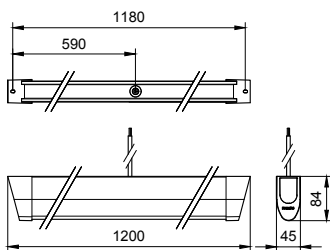

Controls and Dimming

Dimmable	No
Driver/power unit/transformer	Power supply unit (On/Off)
Control interface	-
Constant light output	No
Maximum dim level	Not applicable

Mechanical and Housing

Housing Material	Polycarbonate
Reflector material	Steel
Optic material	Polycarbonate
Optical cover material	Polycarbonate
Fixation material	Stainless steel
Housing Color	White
Optical cover finish	Opal
Overall length	1,200 mm
Overall width	45 mm
Overall height	84 mm
Dimensions (Height x Width x Depth)	84 x 45 x 1200 mm
Ingress protection code	IP40 [Wire-protected]
Mech. impact protection code	IK03 [0.3 J]
Optical cover type	Polycarbonate

Net Weight (Piece)	1.199 kg

Approval and Application

Glow-wire test	Temperature 750 °C, duration 5 s
CE mark	No
EU RoHS compliant	Yes
Ambient temperature range	0 to +35 °C

Initial Performance (IEC Compliant)

Luminous flux tolerance	+/-10%
Initial chromaticity	SDCM<5
Power consumption tolerance	+/-10%

Over Time Performance (IEC Compliant)

Median useful life L70B50	50,000 hour(s)
Median useful life L80B50	45,000 hour(s)
Median useful life L90B50	40,000 hour(s)

Product Data

Order product name	CR388C LED20 Amber L120 PSU
Full product name	CR388C LED20 Amber L120 PSU
Full product code	911401516941
Order code	911401516941
Material Nr. (12NC)	911401516941
Numerator - Quantity Per Pack	1
Numerator - Packs per outer box	1

Dimensional drawing