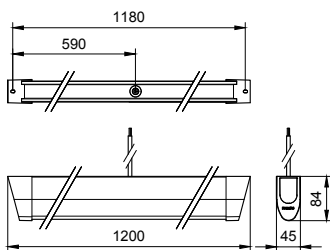

Controls and Dimming

Dimmable	No
Driver/power unit/transformer	Power supply unit (On/Off)
Control interface	-
Constant light output	No
Maximum dim level	Not applicable

Mechanical and Housing

Housing Material	Polycarbonate
Reflector material	Steel
Optic material	Polycarbonate
Optical cover material	Polycarbonate
Fixation material	Stainless steel
Housing Color	White
Optical cover finish	Opal
Overall length	1,200 mm
Overall width	45 mm
Overall height	84 mm
Dimensions (Height x Width x Depth)	84 x 45 x 1200 mm
Ingress protection code	IP40 [Wire-protected]
Mech. impact protection code	IK03 [0.3 J]
Optical cover type	Polycarbonate

Net Weight (Piece)	0.899 kg

Approval and Application

Glow-wire test	Temperature 750 °C, duration 5 s
CE mark	No
EU RoHS compliant	Yes
Ambient temperature range	0 to +35 °C

Initial Performance (IEC Compliant)

Luminous flux tolerance	+/-10%
Initial chromaticity	SDCM<5
Power consumption tolerance	+/-10%

Over Time Performance (IEC Compliant)

Median useful life L70B50	50,000 hour(s)
Median useful life L80B50	45,000 hour(s)
Median useful life L90B50	40,000 hour(s)

Product Data

Order product name	CR388C LED40 CW L120 PSU
Full product name	CR388C LED40 CW L120 PSU
Full product code	911401516641
Order code	911401516641
Material Nr. (12NC)	911401516641
Numerator - Quantity Per Pack	1
Numerator - Packs per outer box	1

Dimensional drawing