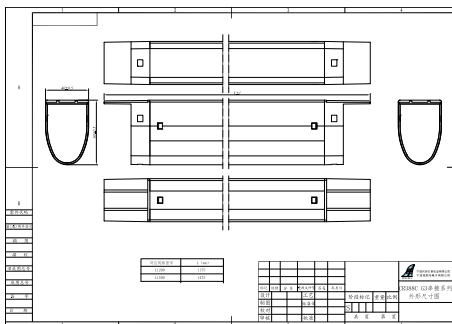

Controls and Dimming

Dimmable	-
Control interface	-
Maximum dim level	Not applicable

Mechanical and Housing

Housing Material	Plastic
Reflector material	-
Optic material	Polycarbonate
Optical cover material	Polycarbonate
Housing Color	White RAL 9003
Mounting device	Wall-mounting bracket
Optical cover finish	Frosted
Overall length	1,175 mm
Overall width	44.5 mm
Overall height	62.5 mm
Dimensions (Height x Width x Depth)	63 x 45 x 1175 mm
Ingress protection code	IP40 [Wire-protected]
Mech. impact protection code	IK03 [0.3 J]
Optical cover type	Polycarbonate

Net Weight (Piece)	0.690 kg

Approval and Application

Glow-wire test	-
Flammability mark	-
CE mark	Yes
ENEC mark	-
Photobiological risk	Photobiological risk group 1 @200mm to EN62778
Photobiological risk specification	0 m
EU RoHS compliant	Yes
Performance ambient temperature Tq	25 °C
Ambient temperature range	0 to +35 °C

Initial Performance (IEC Compliant)

Luminous flux tolerance	+/-10%
Initial chromaticity	4500
Power consumption tolerance	+/-10%

Product Data

Order product name	CR388C G3 LED45/840 L120 CD
Full product name	CR388C G3 LED45/840 L120 CD
Order code	911401511644
Material Nr. (12NC)	911401511644
Numerator - Quantity Per Pack	1
Numerator - Packs per outer box	16

Dimensional drawing