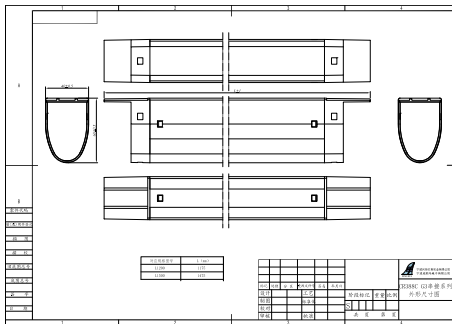

Controls and Dimming

Dimmable	-
Control interface	-
Maximum dim level	Not applicable

Mechanical and Housing

Housing Material	Plastic
Reflector material	-
Optic material	Polycarbonate
Optical cover material	Polycarbonate
Housing Color	White RAL 9003
Mounting device	Wall-mounting bracket
Optical cover finish	Frosted
Overall length	1,175 mm
Overall width	44.5 mm
Overall height	62.5 mm
Dimensions (Height x Width x Depth)	63 x 45 x 1175 mm
Ingress protection code	IP40 [Wire-protected]
Mech. impact protection code	IK03 [0.3 J]
Optical cover type	Polycarbonate

Net Weight (Piece)	0.690 kg
--------------------	----------

Approval and Application

Glow-wire test	-
Flammability mark	-
CE mark	Yes
ENEC mark	-
Photobiological risk	Photobiological risk group 1 @200mm to EN62778
Photobiological risk specification	0 m
EU RoHS compliant	Yes
Performance ambient temperature Tq	25 °C
Ambient temperature range	0 to +35 °C

Dimensional drawing

GreenPerform Teardrop G3