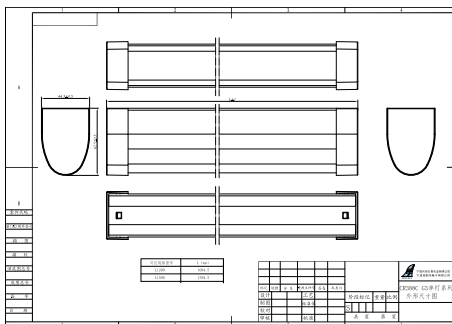

## Mechanical and Housing

Housing Material	Plastic
Reflector material	-
Optic material	Polycarbonate
Optical cover material	Polycarbonate
Housing Color	White RAL 9003
Mounting device	Wall-mounting bracket
Optical cover finish	Frosted
Overall length	1,094.5 mm
Overall width	44.5 mm
Overall height	62.5 mm
Dimensions (Height x Width x Depth)	63 x 45 x 1095 mm
Ingress protection code	IP40 [Wire-protected]
Mech. impact protection code	IK03 [0.3 J]
Optical cover type	Polycarbonate

## Dimensional drawing