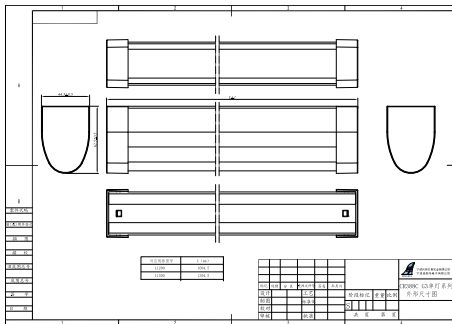

## Mechanical and Housing

Housing Material	Plastic
Reflector material	-
Optic material	Polycarbonate
Optical cover material	Polycarbonate
Housing Color	White RAL 9003
Mounting device	Wall-mounting bracket
Optical cover finish	Frosted
Overall length	1,094.5 mm
Overall width	44.5 mm
Overall height	62.5 mm
Dimensions (Height x Width x Depth)	63 x 45 x 1095 mm
Ingress protection code	IP40 [Wire-protected]
Mech. impact protection code	IK03 [0.3 J]
Optical cover type	Polycarbonate

## Dimensional drawing