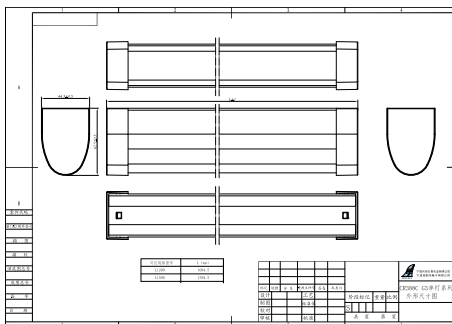

Controls and Dimming

Dimmable	-
Control interface	-
Maximum dim level	Not applicable

Mechanical and Housing

Housing Material	Plastic
Reflector material	-
Optic material	Polycarbonate
Optical cover material	Polycarbonate
Housing Color	White RAL 9003
Mounting device	Wall-mounting bracket
Optical cover finish	Frosted
Overall length	1,094.5 mm
Overall width	44.5 mm
Overall height	62.5 mm
Dimensions (Height x Width x Depth)	63 x 45 x 1095 mm
Ingress protection code	IP40 [Wire-protected]
Mech. impact protection code	IK03 [0.3 J]
Optical cover type	Polycarbonate

Net Weight (Piece)	0.670 kg
--------------------	----------

Approval and Application

Glow-wire test	-
Flammability mark	-
CE mark	Yes
ENEC mark	-
Photobiological risk	Photobiological risk group 1 @200mm to EN62778
Photobiological risk specification	0 m
EU RoHS compliant	Yes
Performance ambient temperature Tq	25 °C
Ambient temperature range	0 to +35 °C

Dimensional drawing

GreenPerform Teardrop G3