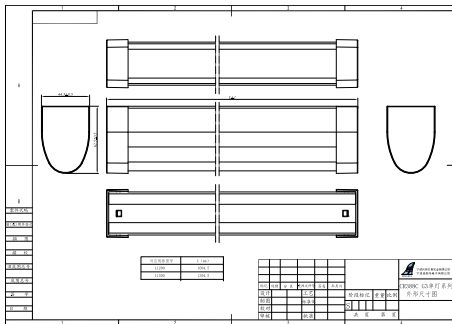

Controls and Dimming

Dimmable	-
Control interface	-
Maximum dim level	Not applicable

Mechanical and Housing

Housing Material	Plastic
Reflector material	-
Optic material	Polycarbonate
Optical cover material	Polycarbonate
Housing Color	White RAL 9003
Mounting device	Wall-mounting bracket
Optical cover finish	Frosted
Overall length	1,094.5 mm
Overall width	44.5 mm
Overall height	62.5 mm
Dimensions (Height x Width x Depth)	63 x 45 x 1095 mm
Ingress protection code	IP40 [Wire-protected]
Mech. impact protection code	IK03 [0.3 J]
Optical cover type	Polycarbonate

Net Weight (Piece)	0.670 kg
--------------------	----------

Approval and Application

Glow-wire test	-
Flammability mark	-
CE mark	Yes
ENEC mark	-
Photobiological risk	Photobiological risk group 1 @200mm to EN62778
Photobiological risk specification	0 m
EU RoHS compliant	Yes
Performance ambient temperature Tq	25 °C
Ambient temperature range	0 to +35 °C

Dimensional drawing

GreenPerform Teardrop G3