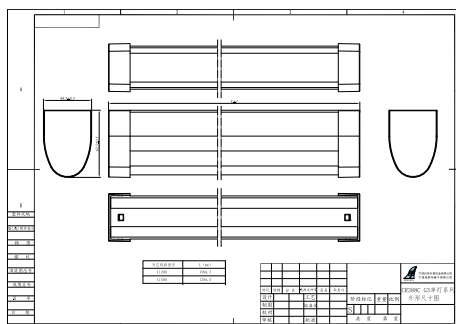

Controls and Dimming

Dimmable	-
Control interface	-
Maximum dim level	Not applicable

Mechanical and Housing

Housing Material	Plastic
Reflector material	-
Optic material	Polycarbonate
Optical cover material	Polycarbonate
Housing Color	White RAL 9003
Mounting device	Wall-mounting bracket
Optical cover finish	Frosted
Overall length	1,094.5 mm
Overall width	44.5 mm
Overall height	62.5 mm
Dimensions (Height x Width x Depth)	63 x 45 x 1095 mm
Ingress protection code	IP40 [Wire-protected]
Mech. impact protection code	IK03 [0.3 J]
Optical cover type	Polycarbonate

Net Weight (Piece)	0.670 kg
--------------------	----------

Approval and Application

Glow-wire test	-
Flammability mark	-
CE mark	Yes
ENEC mark	-
Photobiological risk	Photobiological risk group 1 @200mm to EN62778
Photobiological risk specification	0 m
EU RoHS compliant	Yes
Performance ambient temperature Tq	25 °C
Ambient temperature range	0 to +35 °C

Dimensional drawing

GreenPerform Teardrop G3