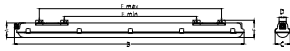

GreenPerform Waterproof G3

Control interface	Fixed Output
Mechanical and Housing	
Housing Material	Plastic
Optic material	Polycarbonate
Optical cover material	Polycarbonate
Housing Color	Grey
Optical cover finish	Textured
Ingress protection code	IP66 [Dust penetration-protected, jet-proof]
Mech. impact protection code	IK08 [6 J]
Optical cover type	Polycarbonate
Net Weight (Piece)	0.800 kg
Approval and Application	
CE mark	Yes
Ambient temperature range	-30 to +60 °C

Initial Performance (IEC Compliant)	
Luminous flux tolerance	-10%,+15%
Power consumption tolerance	+/-10%
Product Data	
Order product name	WT198C LED12S/840 PSU L600
Full product name	WT198C LED12S/840 PSU L600
Full product code	692234199467899
Order code	911401503547
Material Nr. (12NC)	911401503547
Numerator - Quantity Per Pack	1
EAN/UPC - Product/Case	6922341994678
Numerator - Packs per outer box	9
EAN/UPC - Case	6922341995446

Dimensional drawing

Type	A	B	C	D	E min	E max	F	Nr. Of Clips
L600	665				308	512		6
L1200	76	1215	80	58	538	1062	85	10
L1500		1515			838	1362		12